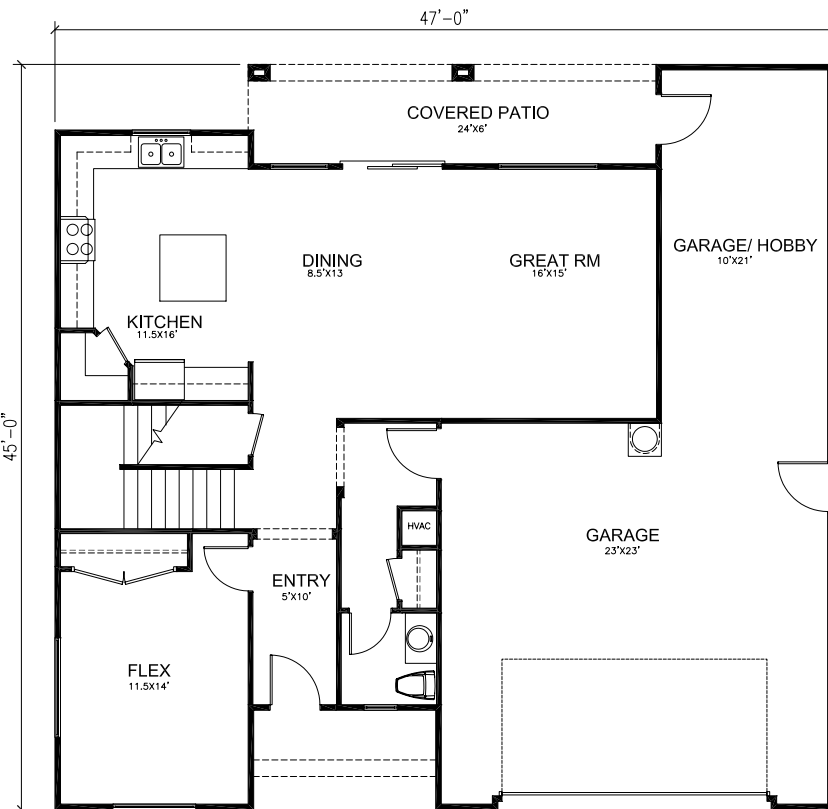

Elevation "B"

- 2,382 Total S.F.
- 4 Bedroom + Flex Room
- 2.5 Bathroom
- 3rd Car Garage/Hobby
- Large Great Room
- Large Laundry Upstairs

Main Floor - 1,075
 Upper Floor - 1,307
 Total - 2,382

PERRY REALTY, INC.