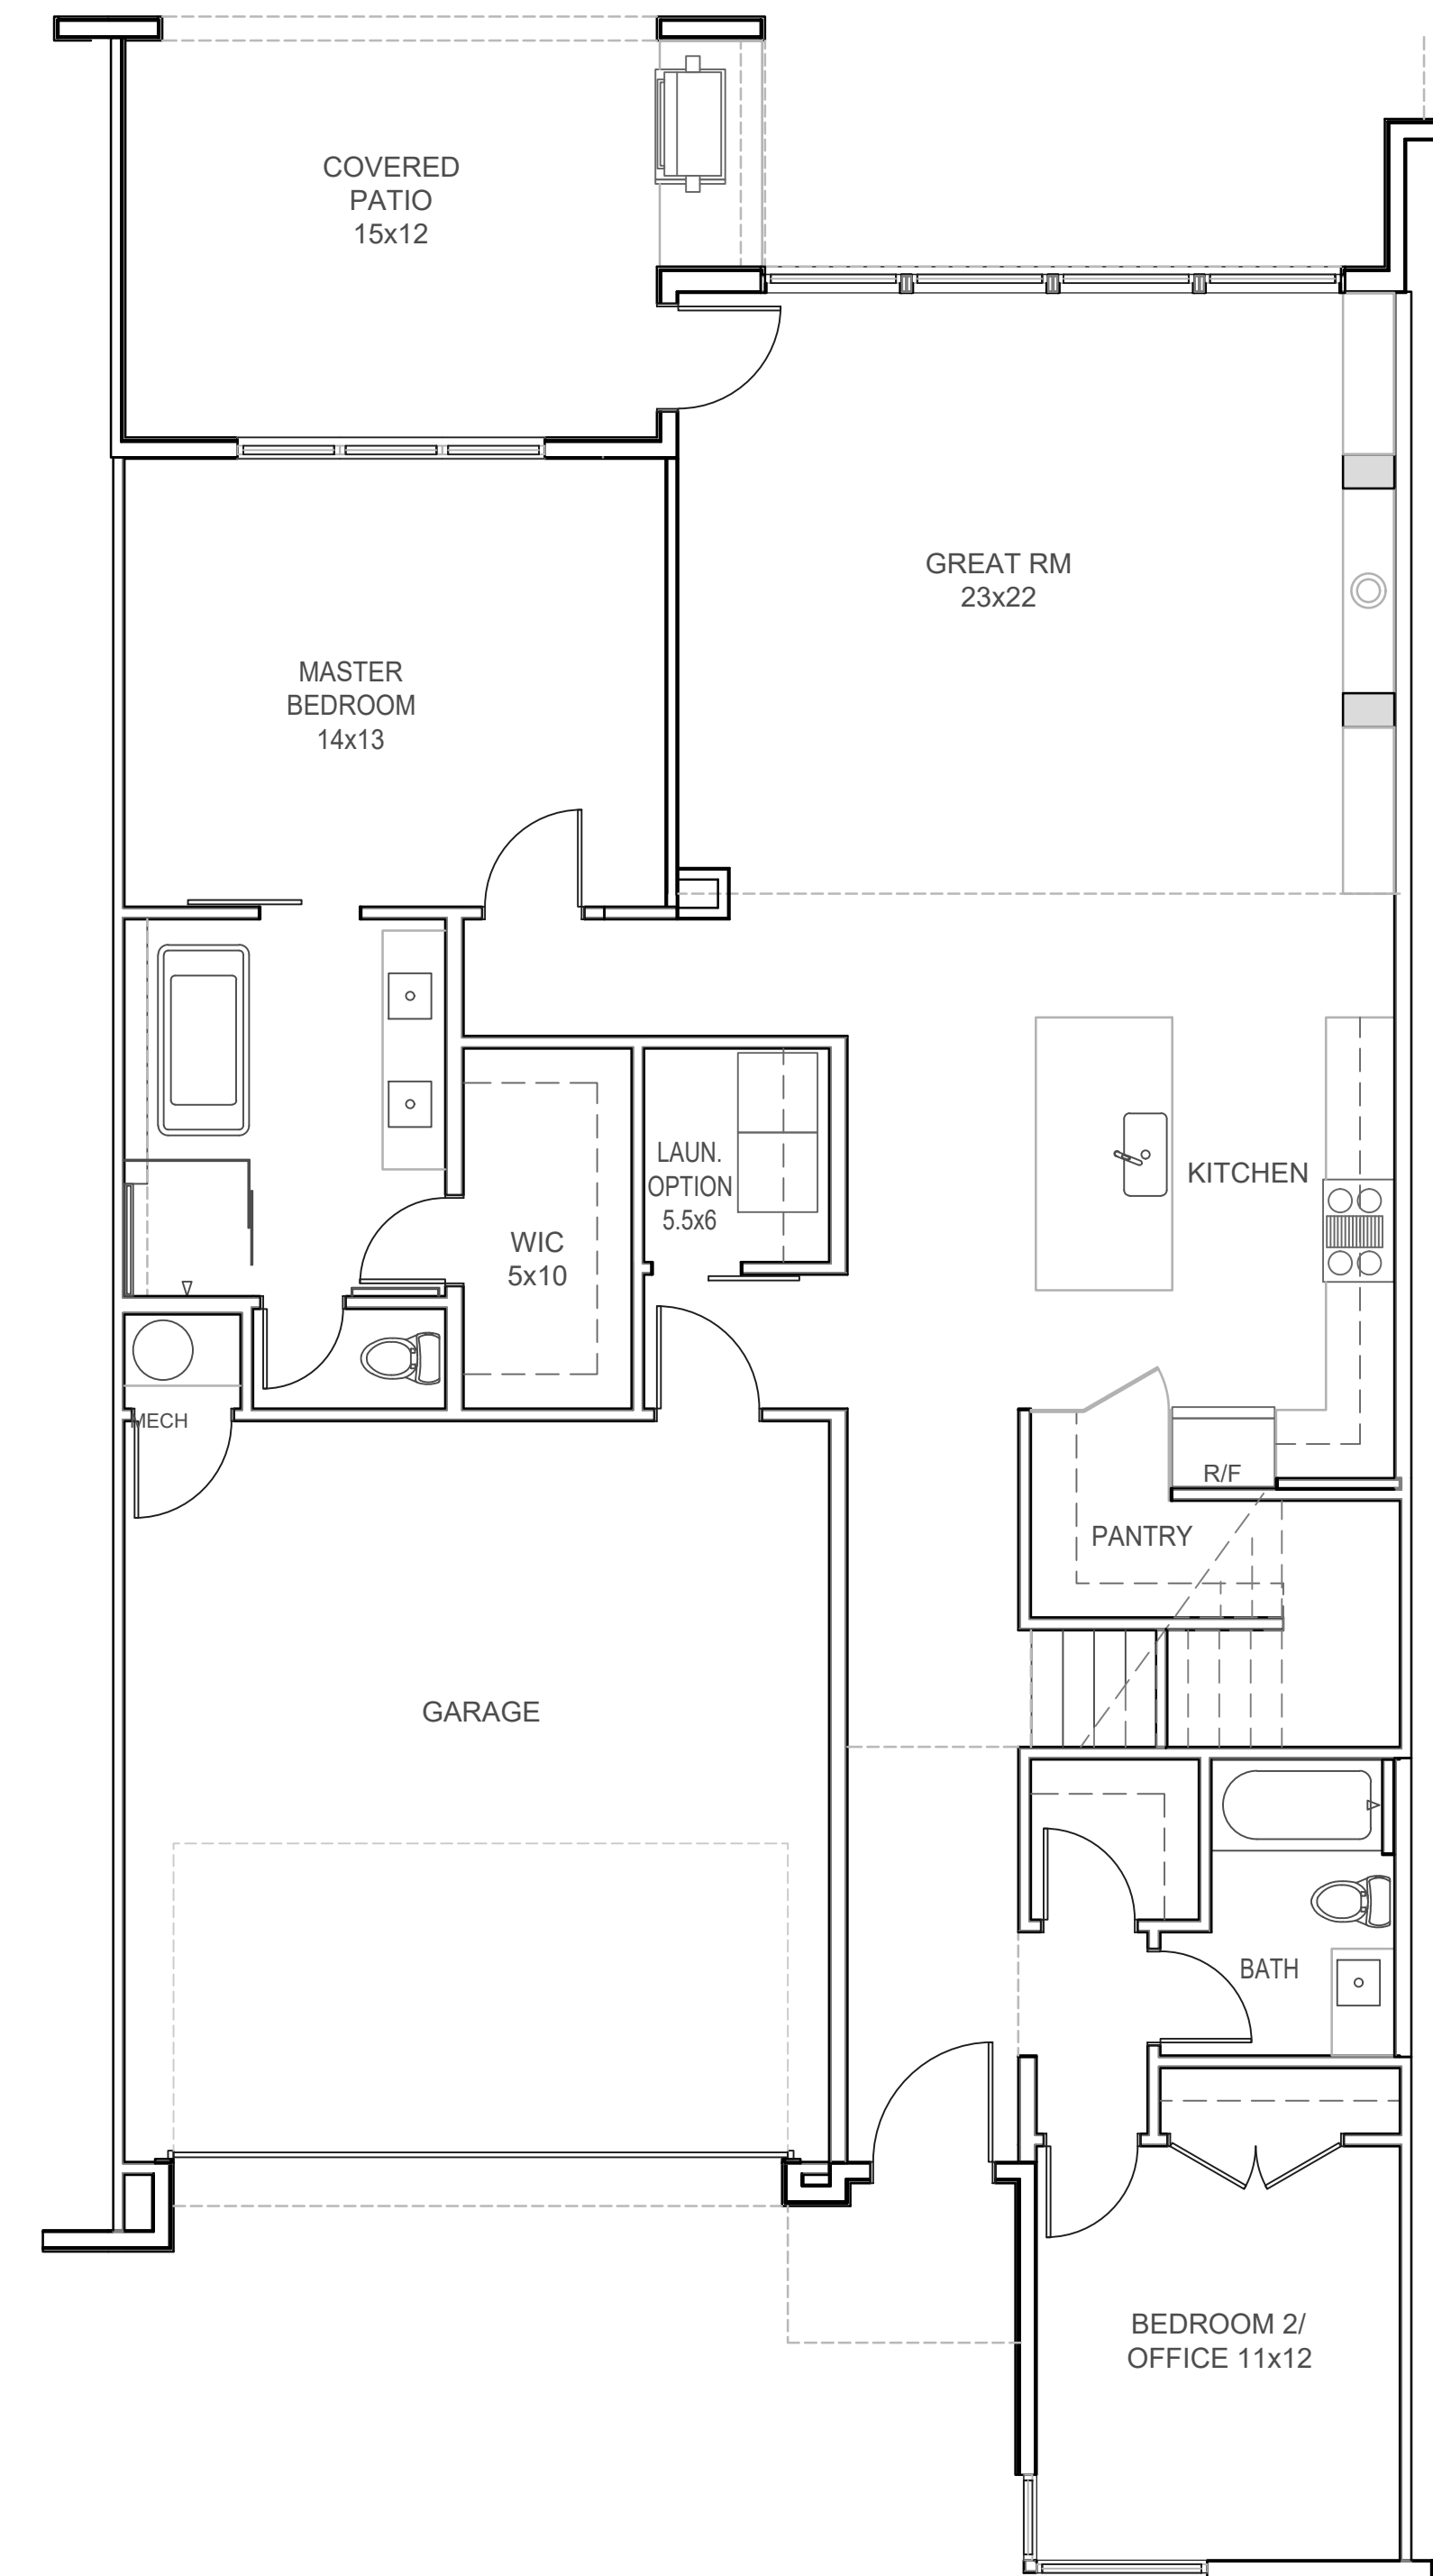

LOT 2  
 MAIN FLOOR 1685 S.F.  
 2ND FLOOR 1420 S.F.  
 TOTAL 3105 S.F.

LOT 2  
 MAIN FLOOR 1685 S.F.  
 2ND FLOOR 1420 S.F.  
 TOTAL 3105 S.F.