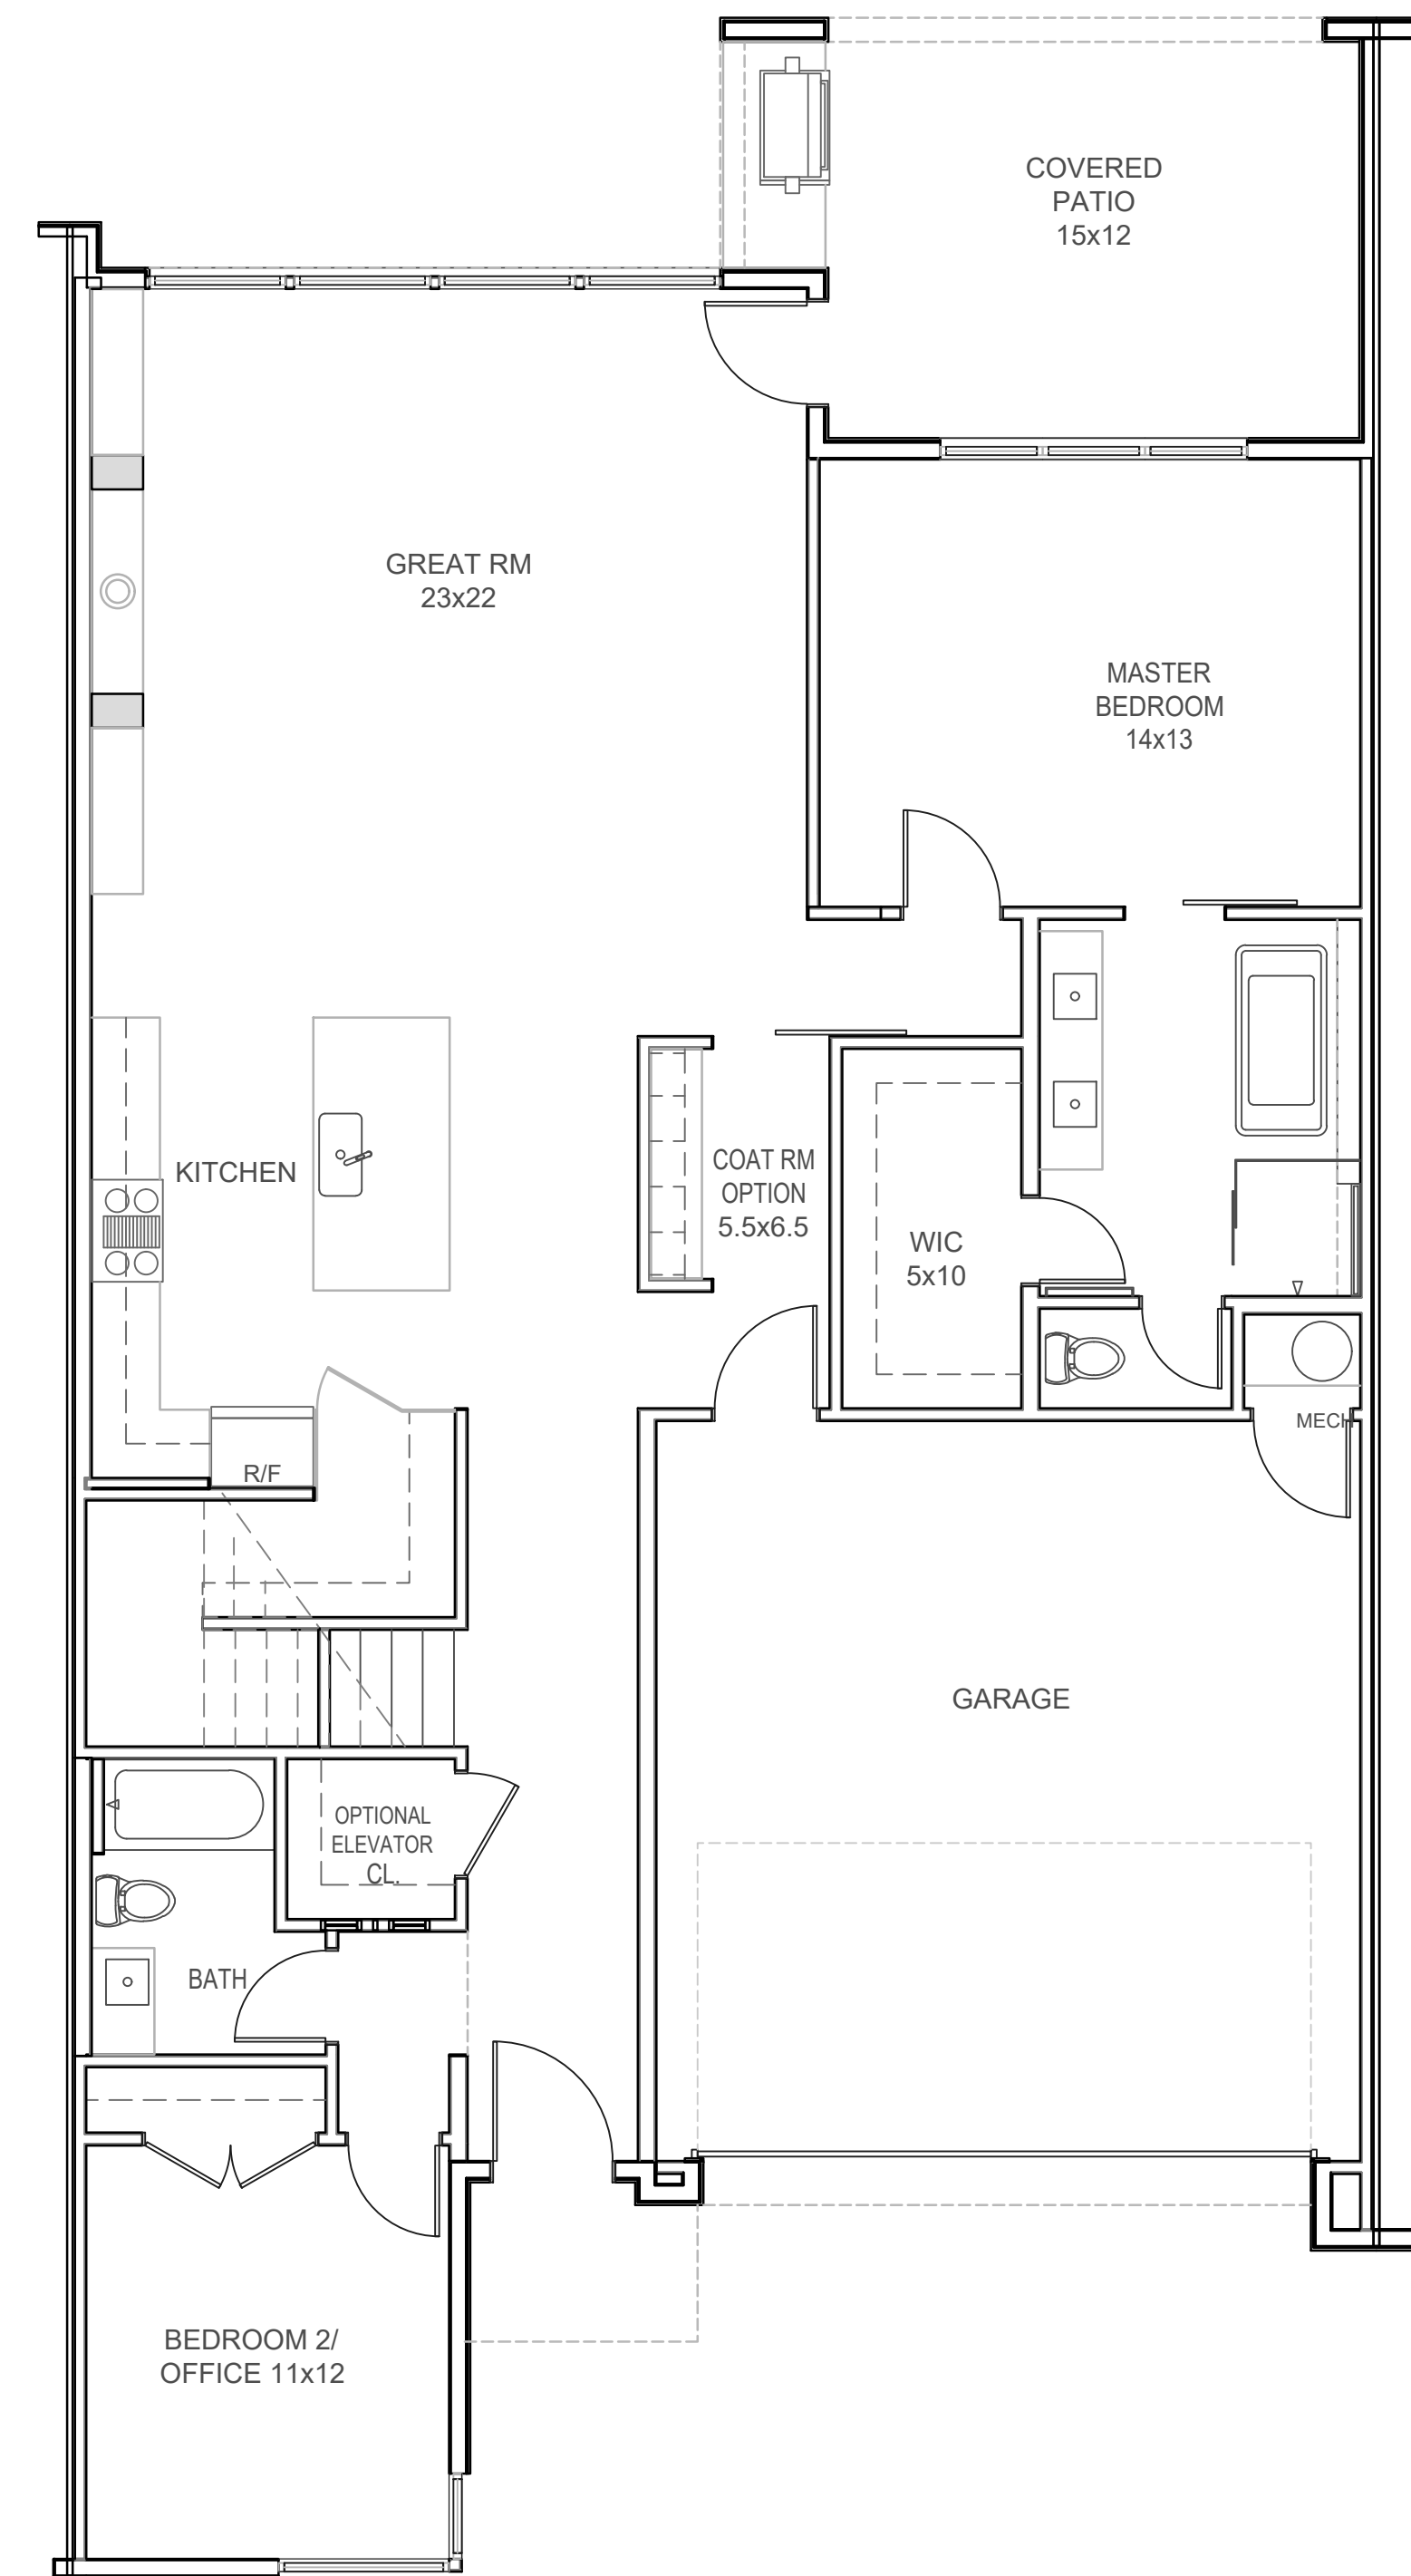

LOT 3  
 MAIN FLOOR 1685 S.F.  
 2ND FLOOR 1160 S.F.  
 TOTAL 2845 S.F.

LOT 3  
 MAIN FLOOR 1685 S.F.  
 2ND FLOOR 1160 S.F.  
 TOTAL 2845 S.F.