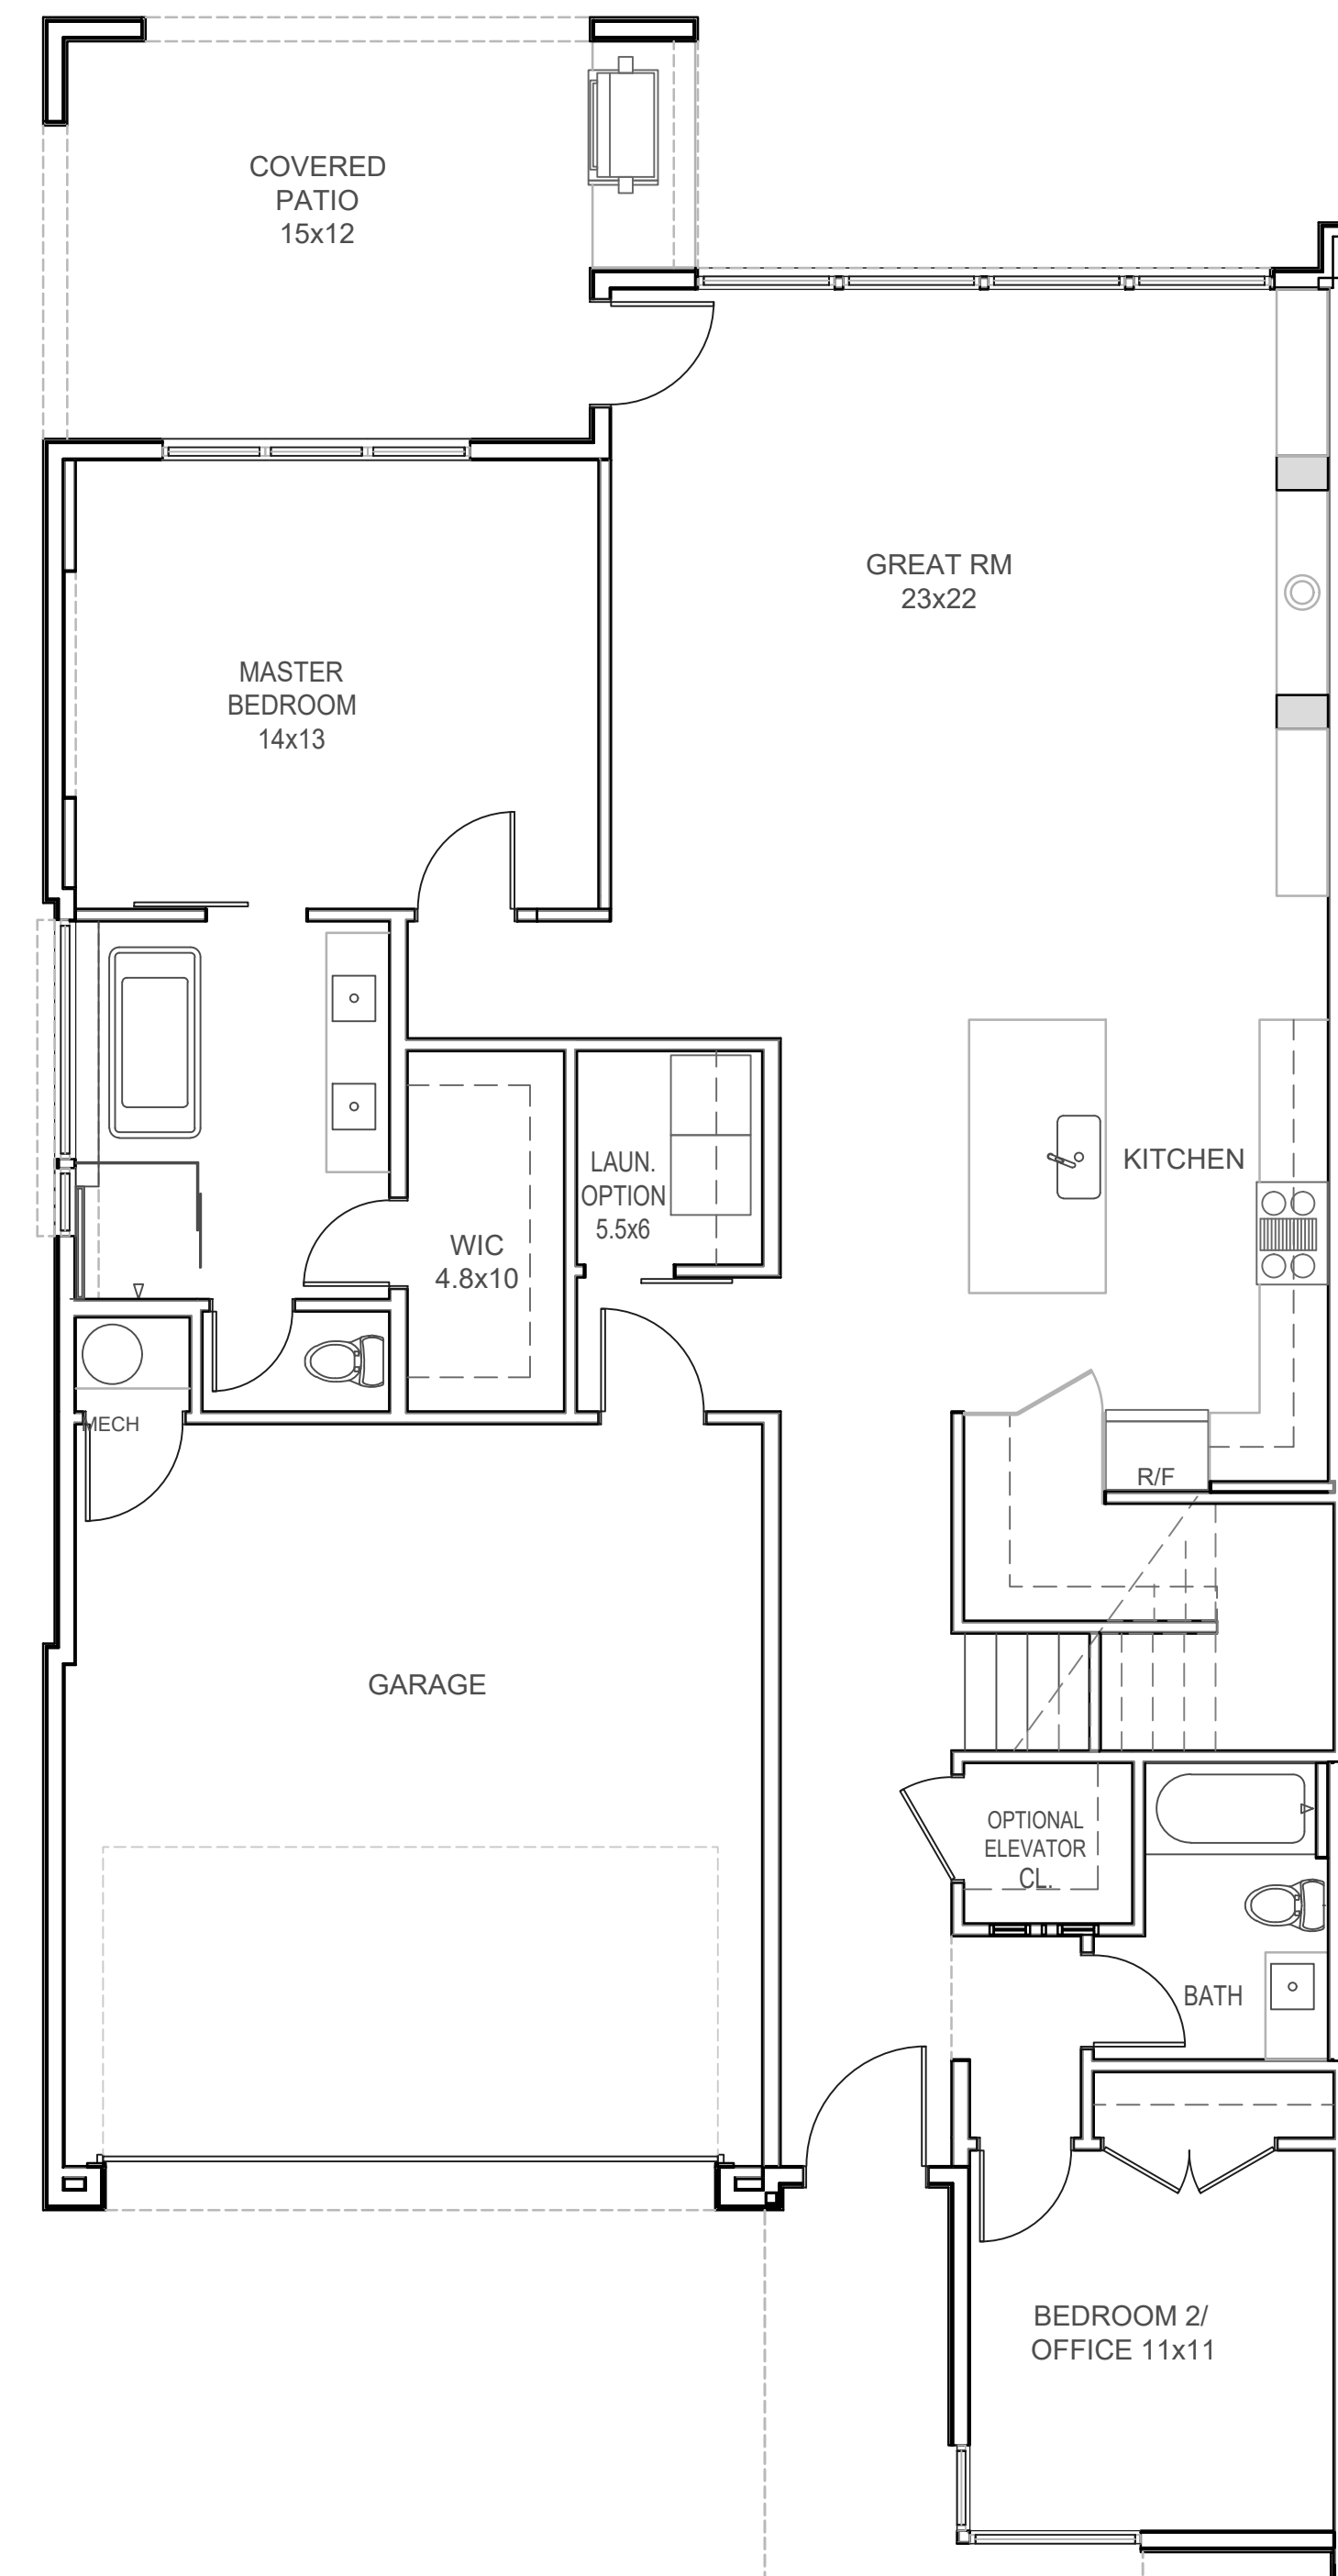

LOT 4
 MAIN FLOOR 1664 S.F.
 2ND FLOOR 1387 S.F.
 TOTAL 3051 S.F.

LOT 4
 MAIN FLOOR 1664 S.F.
 2ND FLOOR 1387 S.F.
 TOTAL 3051 S.F.