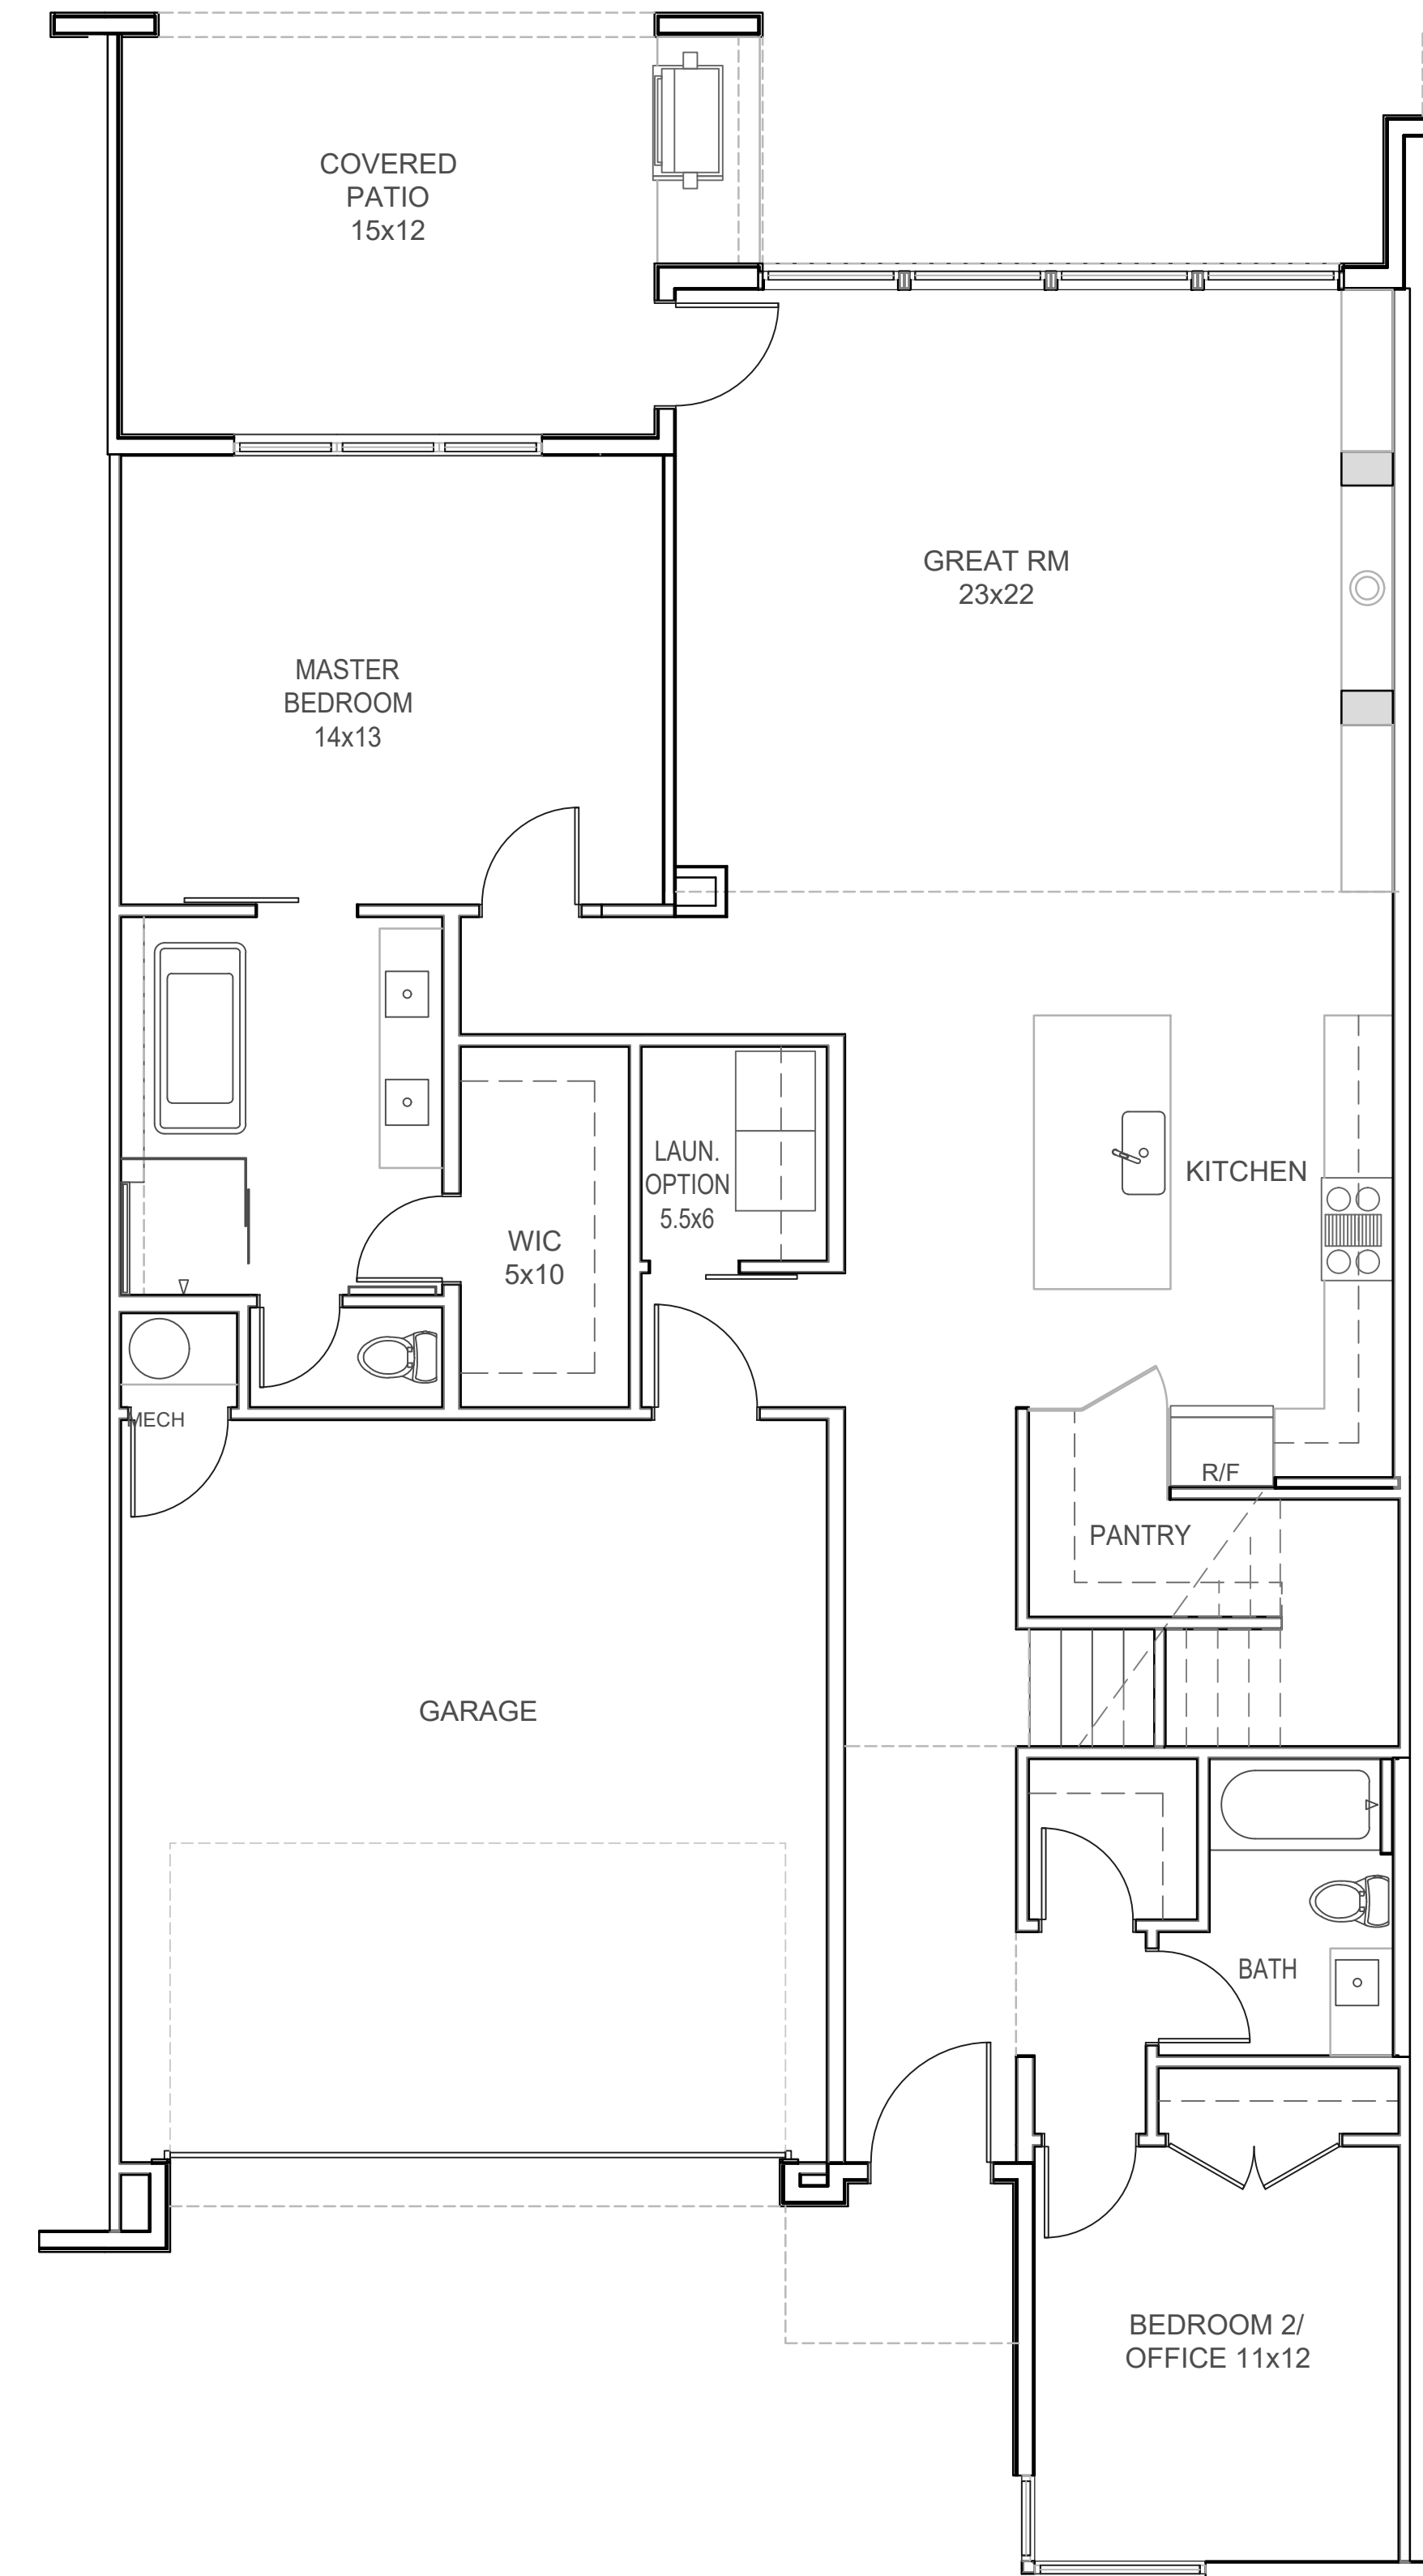

LOT 2
 MAIN FLOOR 1685 S.F.
 2ND FLOOR 1160 S.F.
 TOTAL 2845 S.F.

LOT 2
 MAIN FLOOR 1685 S.F.
 2ND FLOOR 1160 S.F.
 TOTAL 2845 S.F.