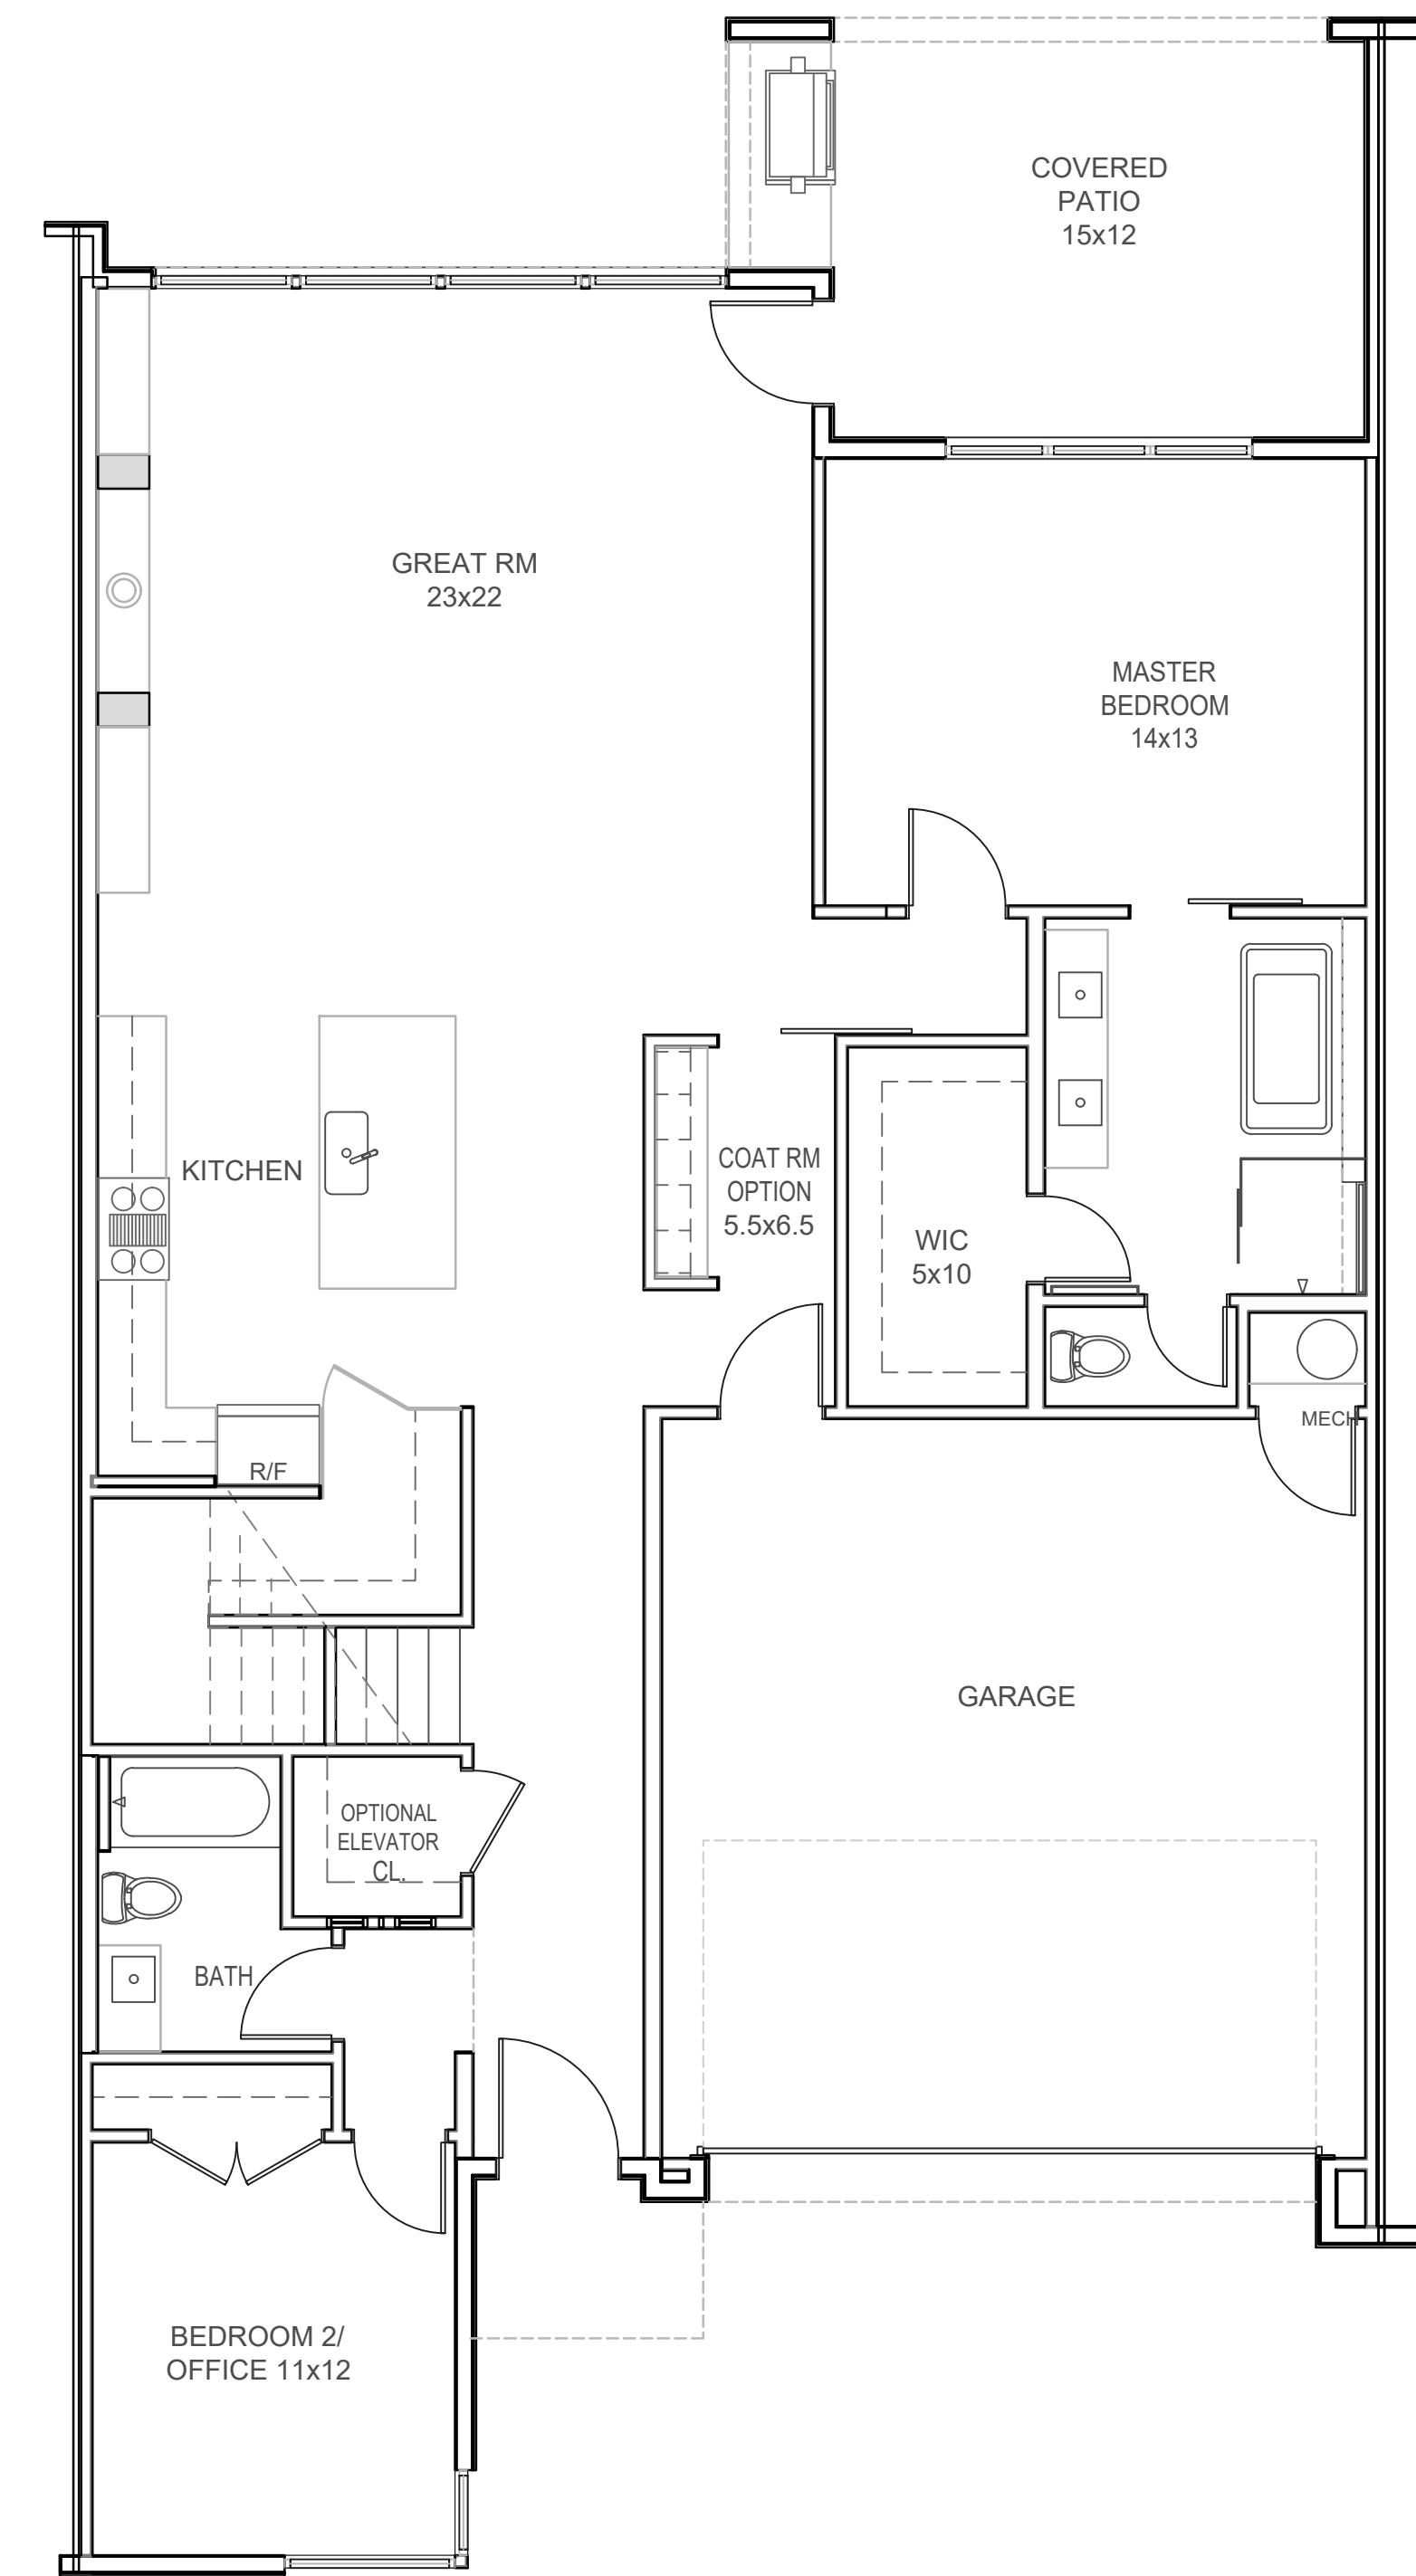

LOT 3
 MAIN FLOOR 1685 S.F.
 2ND FLOOR 1420 S.F.
 TOTAL 3105 S.F.

LOT 3
 MAIN FLOOR 1685 S.F.
 2ND FLOOR 1420 S.F.
 TOTAL 3105 S.F.